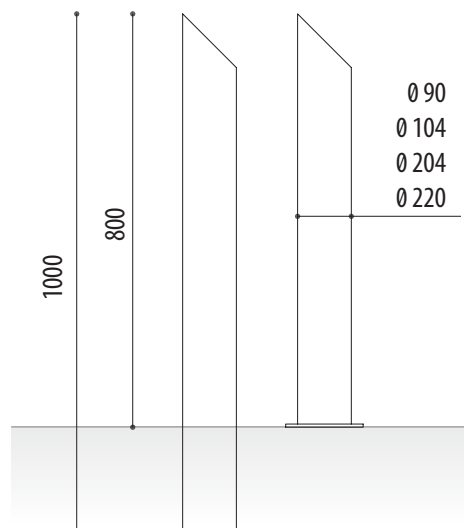

### TECOR FIXED MEASURES:

Diameter:  $\varnothing$  90 / 104 / 204 / 220 mm.  
Visible height: 800 mm.  
Overall height: 1000 mm.  
Thickness: 2mm.

### TECOR WITH PLATE:

Diameter:  $\varnothing$  90 / 104 / 204 / 220 mm.  
Overall height: 800 mm.  
Thickness: 2mm.

[www.adourbanfurniture.com](http://www.adourbanfurniture.com)

+34 93 116 29 75 (International) | +34 93 456 03 03 (Spanish)