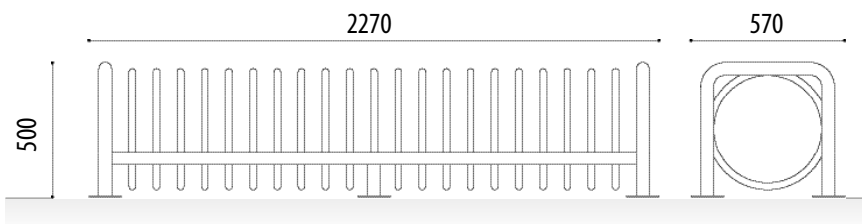

BICYCLE RACKS

SET TWISTER

Rif. APARCATWISTEROG01

Twister model bicycle rack set, built in galvanised iron for 20 bikes. Manufactured from a \varnothing 450 mm curved tube with a \varnothing 25 mm diameter tube and welded on a \varnothing 48 mm tube structure with anchor plates to be fixed by metal plugs.

Total length may vary according to customers' needs.

STANDARD FINISHES:

Grey oxiron... Rif. APARCATWISTEROG01

MEASURES:

Width: 570 mm.

Height: 500 mm.

Length: 2270 mm. (20 bikes)

www.adourbanfurniture.com