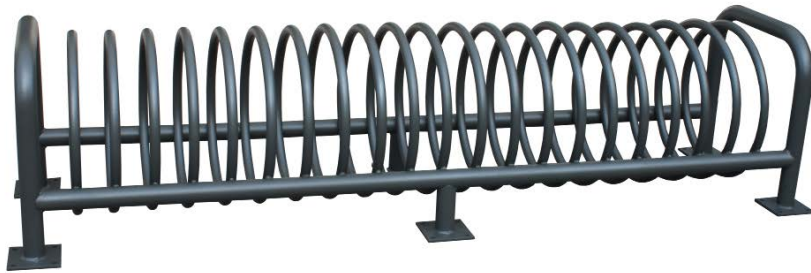

BICYCLE RACKS

SET TWISTER

Rif. APARCATWISTEROG01

Twister model bicycle rack set, built in galvanised iron for 20 bikes. Manufactured from a \varnothing 450 mm curved tube with a \varnothing 25 mm diameter tube and welded on a \varnothing 48 mm tube structure with anchor plates to be fixed by metal plugs.

Total length may vary according to customers' needs.

STANDARD FINISHES:

Grey oxiron... Rif. APARCATWISTEROG01

MEASURES:

Width: 570 mm.

Height: 500 mm.

Length: 2270 mm. (20 bikes)

www.adourbanfurniture.com