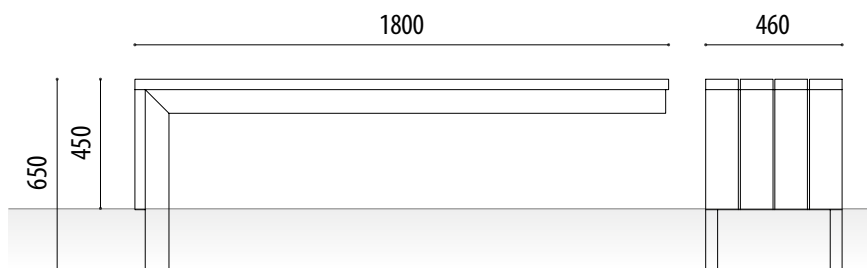

Verso urban designer bench composed of an inverted "L"-shaped reinforced iron structure with a single support point.

Lined with 110 mm tropical wood slats. wide and 35 mm. thick, with length to special measures.

Ideal for any area with the possibility of incorporating additional elements such as full backrest, partial backrest or lateral bicycle rack (available in iron or stainless steel).

STANDARD FINISHES:

- Black oxiron **Ref. BVERSON**
- Grey oxiron..... **Ref. BVERSOG**
- Corten imitation **Ref. BVERSOIC**
- Stainless steel **Ref. BVERSOI**

Ref. BVERSOIC

MEASURES:

- Width: 460 mm.
- Visible height: 450 mm.
- Overall height: 650 mm.
- Length: 1800 mm.

Embedment detail
200 mm.

URBAN BENCH

VERSO

Ref. RPBVERSOIC

Ref. APBVERSOI

SUPPLEMENTS:

- Full backrest: backrest equal in length to the stool. **Ref. RCBVERSOIC**
- Partial backrest: special length backrest, in the middle of the bench. **Ref. RPBVERSOIC**
- Deckchair backrest: backrest placed on one side with the function of completing the stool in the shape of a deckchair. **Ref. RTBVERSOIC**
- Side bike rack: built from a curved plate. **Ref. APBVERSOI**